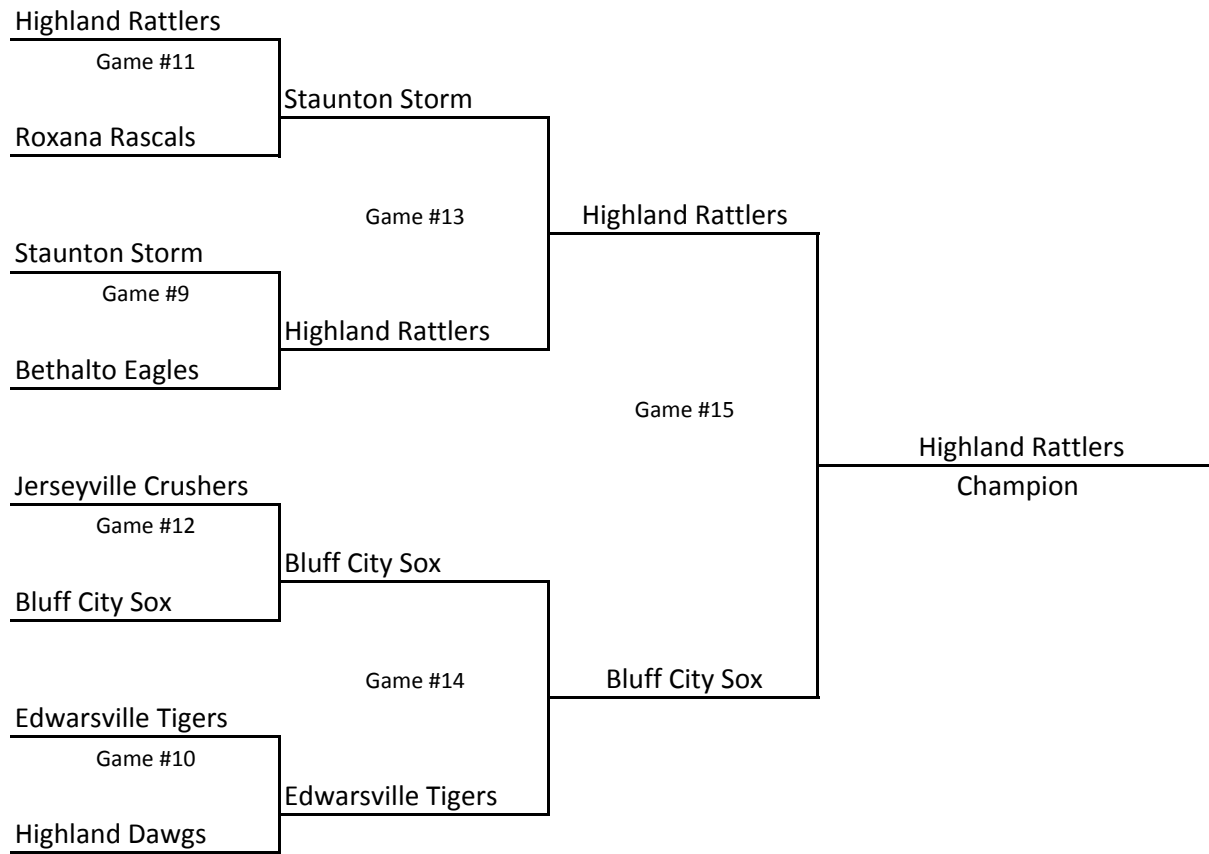

2010 Southwest Illinois Baseball League - 9U Tournament

Game #	Team	Score	Team	Score	Date	Time	Field	Field #
Pool Play								
1	Highland Rattlers	15	Highland Dawgs	0	07/07/10	6pm	Ofallon Sports Park	3
2	Staunton Storm	13	Roxana Rascals	9	07/07/10	8pm	Ofallon Sports Park	3
3	Edwardsville Tigers	6	Jerseyville Crushers	0	07/09/10	6:30pm	Ofallon Sports Park	2
4	Bluff City Sox	8	Bethalto Eagles	3	07/09/10	5:00pm	Ofallon Sports Park	2
5	Edwardsville Tigers	10	Roxana Rascals	0	07/10/10	8am	Ofallon Sports Park	3
6	Staunton Storm	12	Jerseyville Crushers	2	07/10/10	9am	Shiloh Eagles	1
7	Highland Rattlers	12	Bethalto Eagles	3	07/10/10	11am	Shiloh Eagles	1
8	Bluff City Sox	18	Highland Dawgs	9	07/10/10	1pm	Shiloh Eagles	1
Bracket Play								
9	Staunton Storm	11	Bethalto Eagles	0	07/10/10	5pm	Shiloh Eagles	1
10	Edwardsville Tigers	13	Highland Dawgs	2	07/10/10	6pm	Ofallon Sports Park	3
11	Highland Rattlers	12	Roxana Rascals	2	07/10/10	3pm	Shiloh Eagles	1
12	Jerseyville Crushers	2	Bluff City Sox	9	07/10/10	7pm	Shiloh Eagles	1
13	Staunton Storm	3	Highland Rattlers	9	07/11/10	11:30am	Shiloh Eagles	1
14	Bluff City Sox	12	Edwardsville Tigers	6	07/11/10	1:30pm	Shiloh Eagles	1
15	Highland Rattlers	16	Bluff City Sox	11	07/11/10	4pm	Shiloh Eagles	1
CHAMPION								
Highland Rattlers								

2010 Southwest Illinois Baseball League - 9U Tournament

Pool Play

POOL A	Seed	W	L	RA	RS
Highland Rattlers	1	2	0	3	27
Bluff City Sox	4	2	0	12	26
Bethalto Eagles	5	0	2	20	6
Highland Dawgs	8	0	2	33	9

Pool B	Seed	W	L	RA	RS
Staunton Storm	2	2	0	11	25
Edwardsville Tigers	3	2	0	0	16
Jerseyville Crushers	6	0	2	18	2
Roxana Rascals	7	0	2	23	9

A2 Bluff City Sox

A3 Bethalto Eagles

A4 Highland Dawgs

B1 Edwardsville Tigers

B2 Staunton Storm

B3 Jerseyville Crushers

B4 Roxana Rascals

2010 Southwest Illinois Baseball League - 9U Tournament