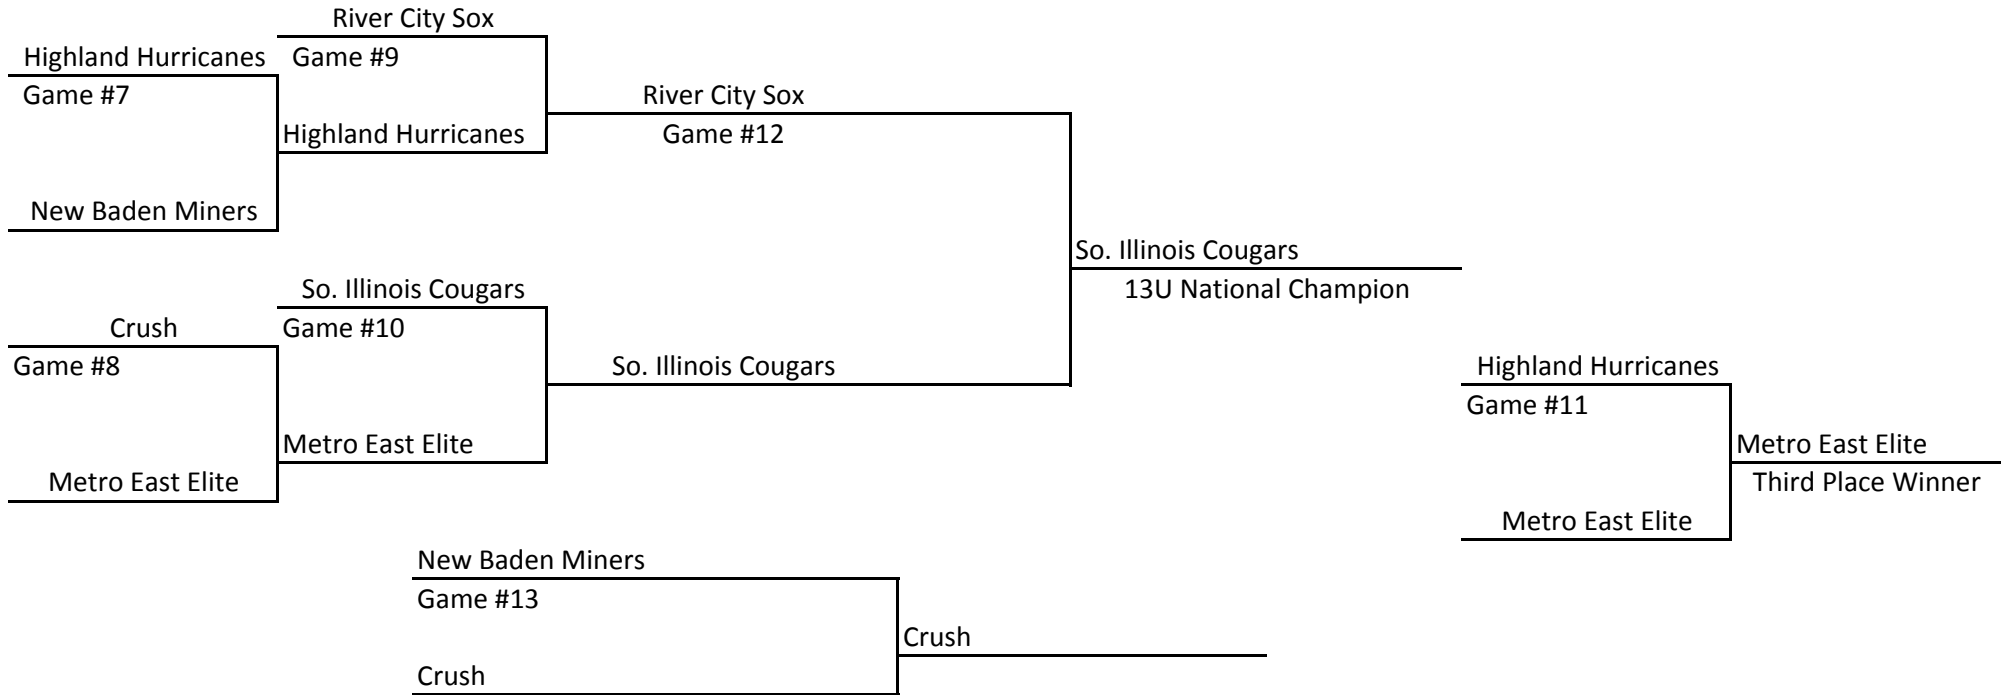

2010 Southwest Illinois Baseball League - 13U (National) Tournament

Pool Play

| POOL A | Seed | W | L | RA | RS |
|------------------|------|---|---|----|----|
| River City Sox | 1 | 2 | 0 | 12 | 18 |
| New Baden Miners | 4 | 0 | 2 | 19 | 7 |
| Crush | 6 | 1 | 1 | 11 | 17 |

Bracket Play Seeding (after pool play)

- A1 River City Sox
- A2 Crush
- A3 New Baden Miners
- B1 So. Illinois Cougars
- B2 Highland Hurricanes
- B3 Metro East Elite

LEGEND

W = Wins

L = Loss

RA = Runs Allowed

RS = Runs Scored

Seed = Represents the pool play seed - based on league standings

2010 SWIBL Tournament
13U - National Division

*** SEE SCORE RESULTS TALBLE FOR DATE/TIME and LOCATION

2010 Southwest Illinois Baseball League - 13U (National) Tournament