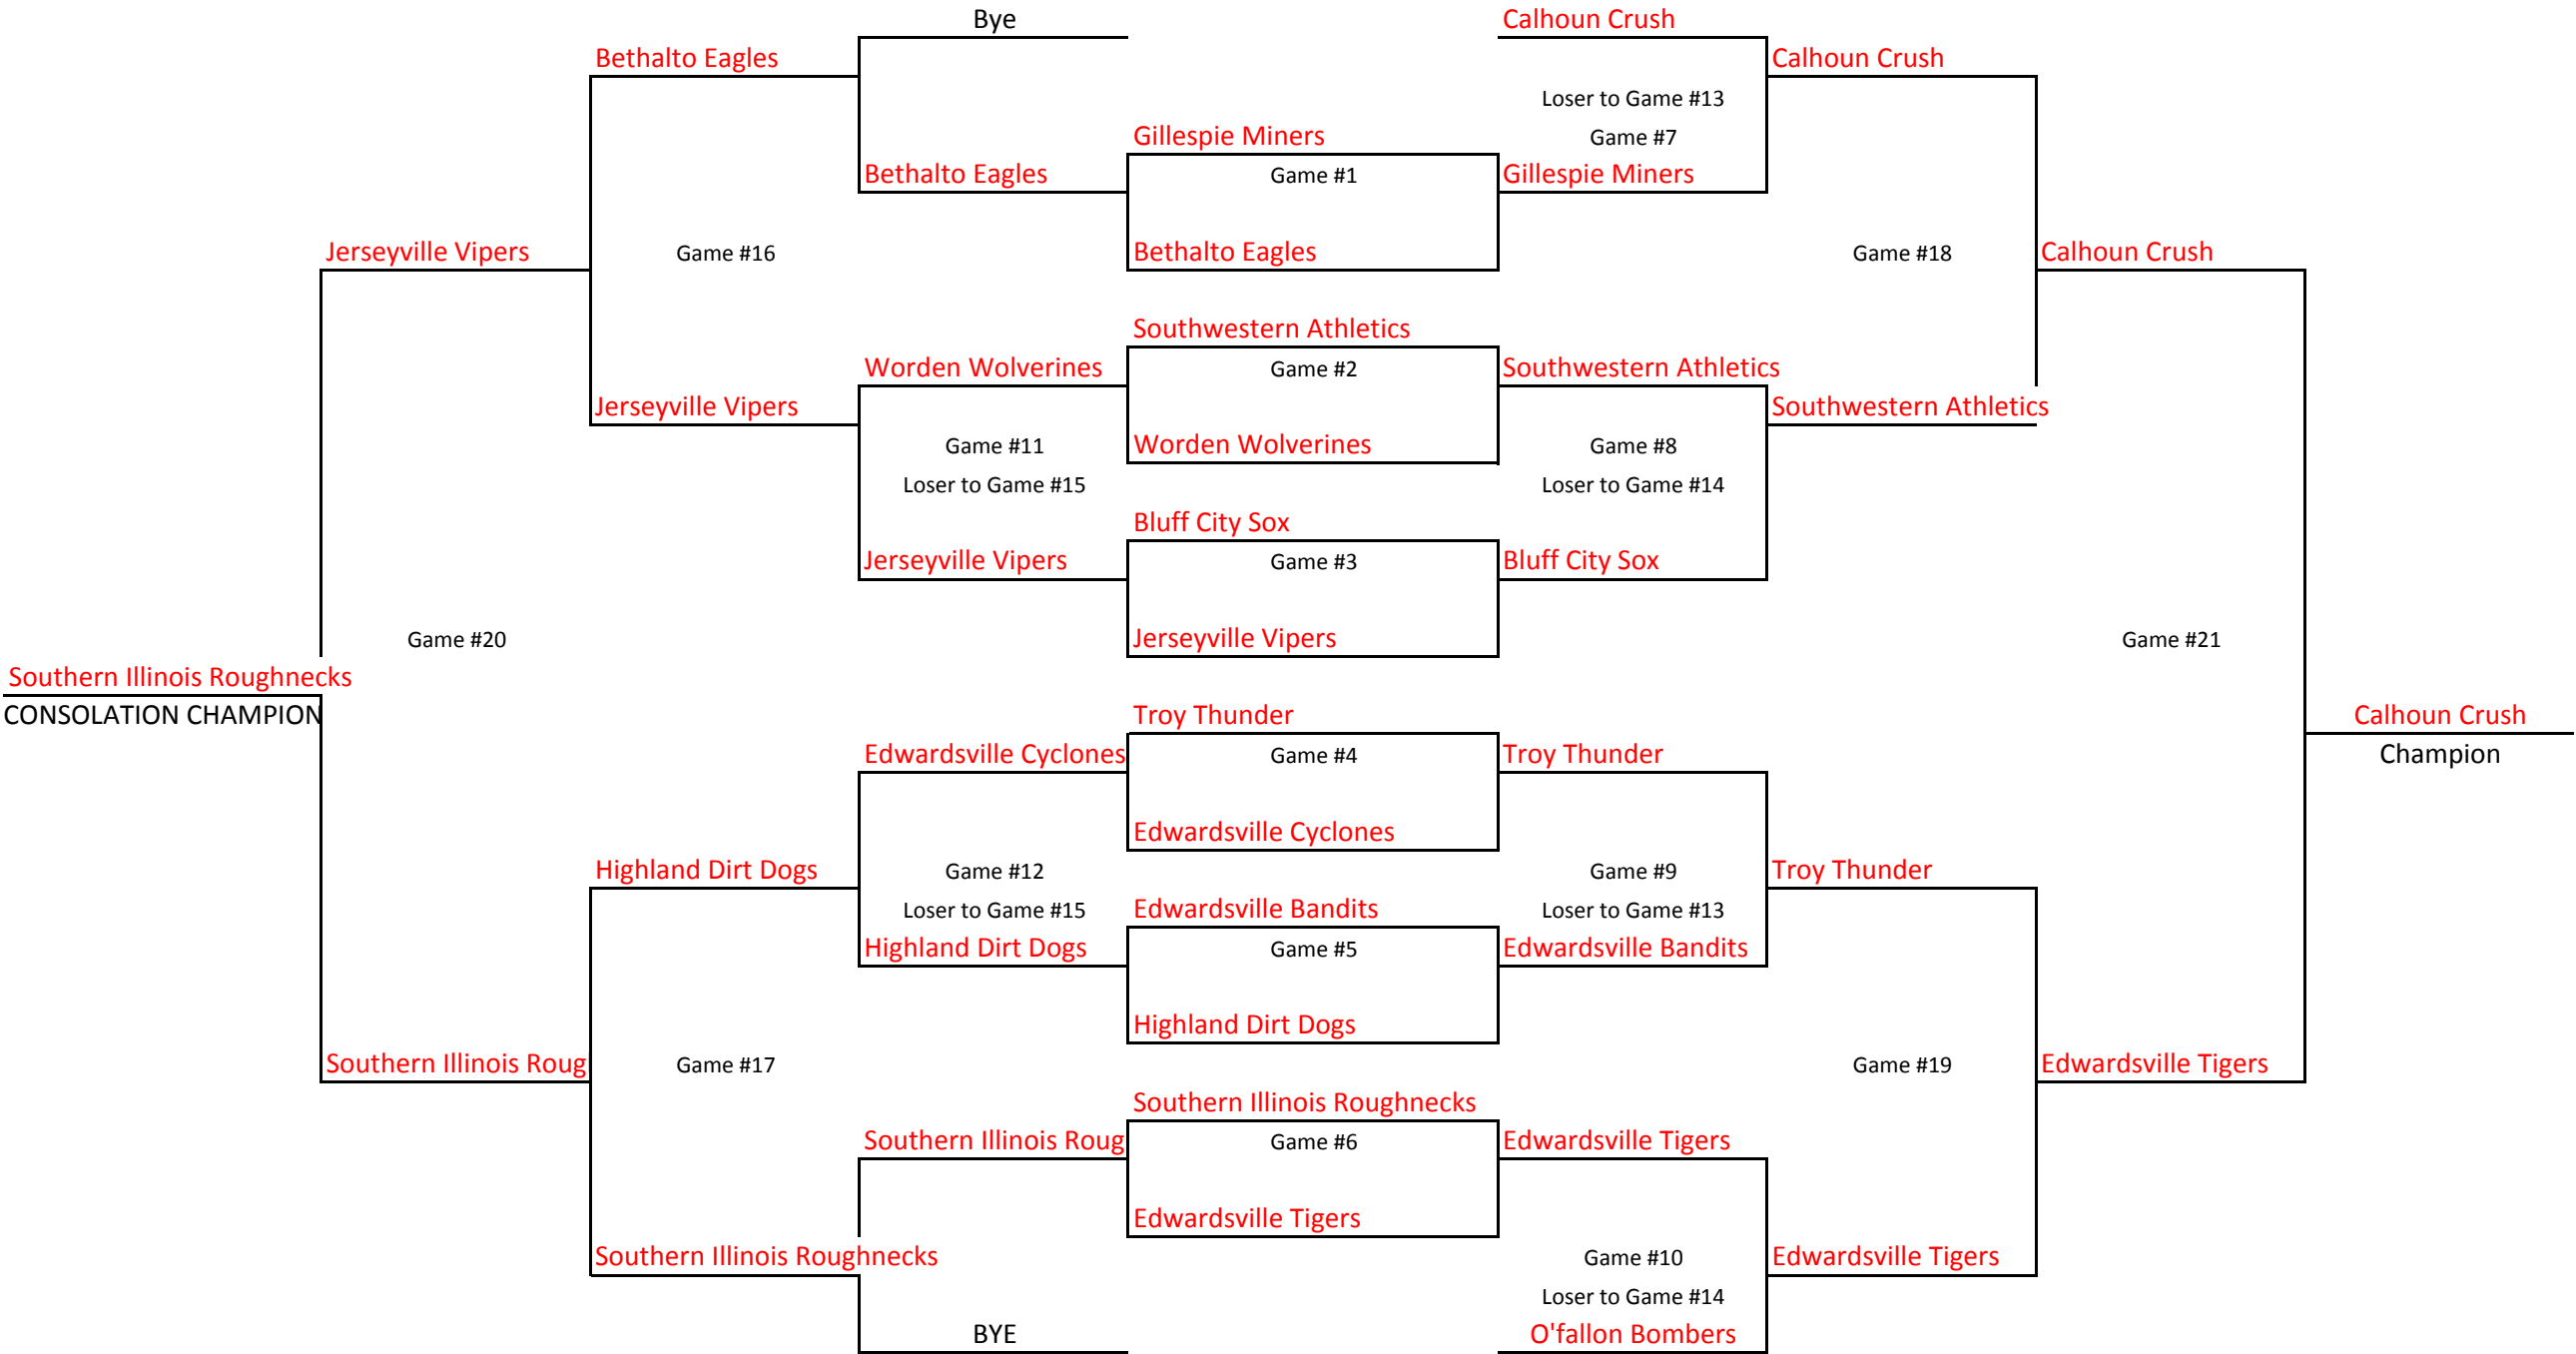

2010 Southwest Illinois Baseball League - 11U Tournament

Game #		Team	Score	Team	Score	Date	Time	Field	Field #
Pool Play									
1		Gillespie Miners	10	Bethalto Eagles	2	07/09/10	6pm	Community Park - Blazer	2
2		Southwestern Athletics	17	Worden Wolverines	7	07/09/10	6pm	Shiloh Community Park	"B"
3		Bluff City Sox	8	Jerseyville Vipers	7	07/09/10	6pm	Community Park - Blazer	4
4		Troy Thunder	15	Edwardsville Cyclones	0	07/09/10	6pm	Shiloh Community Park	"A"
5		Edwardsville Bandits	11	Highland Dirt Dogs	7	07/07/10	6pm	Community Park - Blazer	2
6		Southern Illinois Roughnecks	3	Edwardsville Tigers	16	07/09/10	6pm	Community Park - Blazer	1
7		Calhoun Crush	11	Gillespie Miners	0	07/10/10	12pm	Community Park - Blazer	1
8		Southwestern Athletics	11	Bluff City Sox	5	07/10/10	10am	Community Park - Blazer	1
9		Troy Thunder	12	Edwardsville Bandits	8	07/10/10	10am	Community Park - Blazer	2
10		O'fallon Bombers	3	Edwardsville Tigers	11	07/09/10	8pm	Community Park - Blazer	1
11		Worden Wolverines	4	Jerseyville Vipers	9	07/09/10	8pm	Shiloh Community Park	"B"
12		Edwardsville Cyclones	3	Highland Dirt Dogs	15	07/09/10	8pm	Shiloh Community Park	"A"
13		Gillespie Miners	4	Edwardsville Bandits	12	07/10/10	4pm	Community Park - Blazer	2
14		Bluff City Sox	5	O'fallon Bombers	9	07/10/10	4pm	Community Park - Blazer	1
15	1	Worden Wolverines		Edwardsville Cyclones		07/11/10	11am	Community Park - Blazer	1
16		Bethalto Eagles	2	Jerseyville Vipers	15	07/11/10	11am	Community Park - Blazer	2
17		Southern Illinois Roughnecks	16	Highland Dirt Dogs	8	07/10/10	2pm	Community Park - Blazer	1
18		Calhoun Crush	13	Southwestern Athletics	0	07/11/10	9am	Community Park - Blazer	2
19	A	Troy Thunder	0	Edwardsville Tigers	1	07/11/10	9am	Community Park - Blazer	1
20		Southern Illinois Roughnecks	17	Jerseyville Vipers	4	07/11/10	1pm	Community Park - Blazer	2
21		Calhoun Crush	12	Edwardsville Tigers	4	07/11/10	1pm	Community Park - Blazer	1
CHAMPION									
Calhoun Crush									

A = Winner confirmed - still need to confirm score

1 = No score reported

2010 SWIBL TOURNAMENT
11U BRACKET

Gillespie Miners