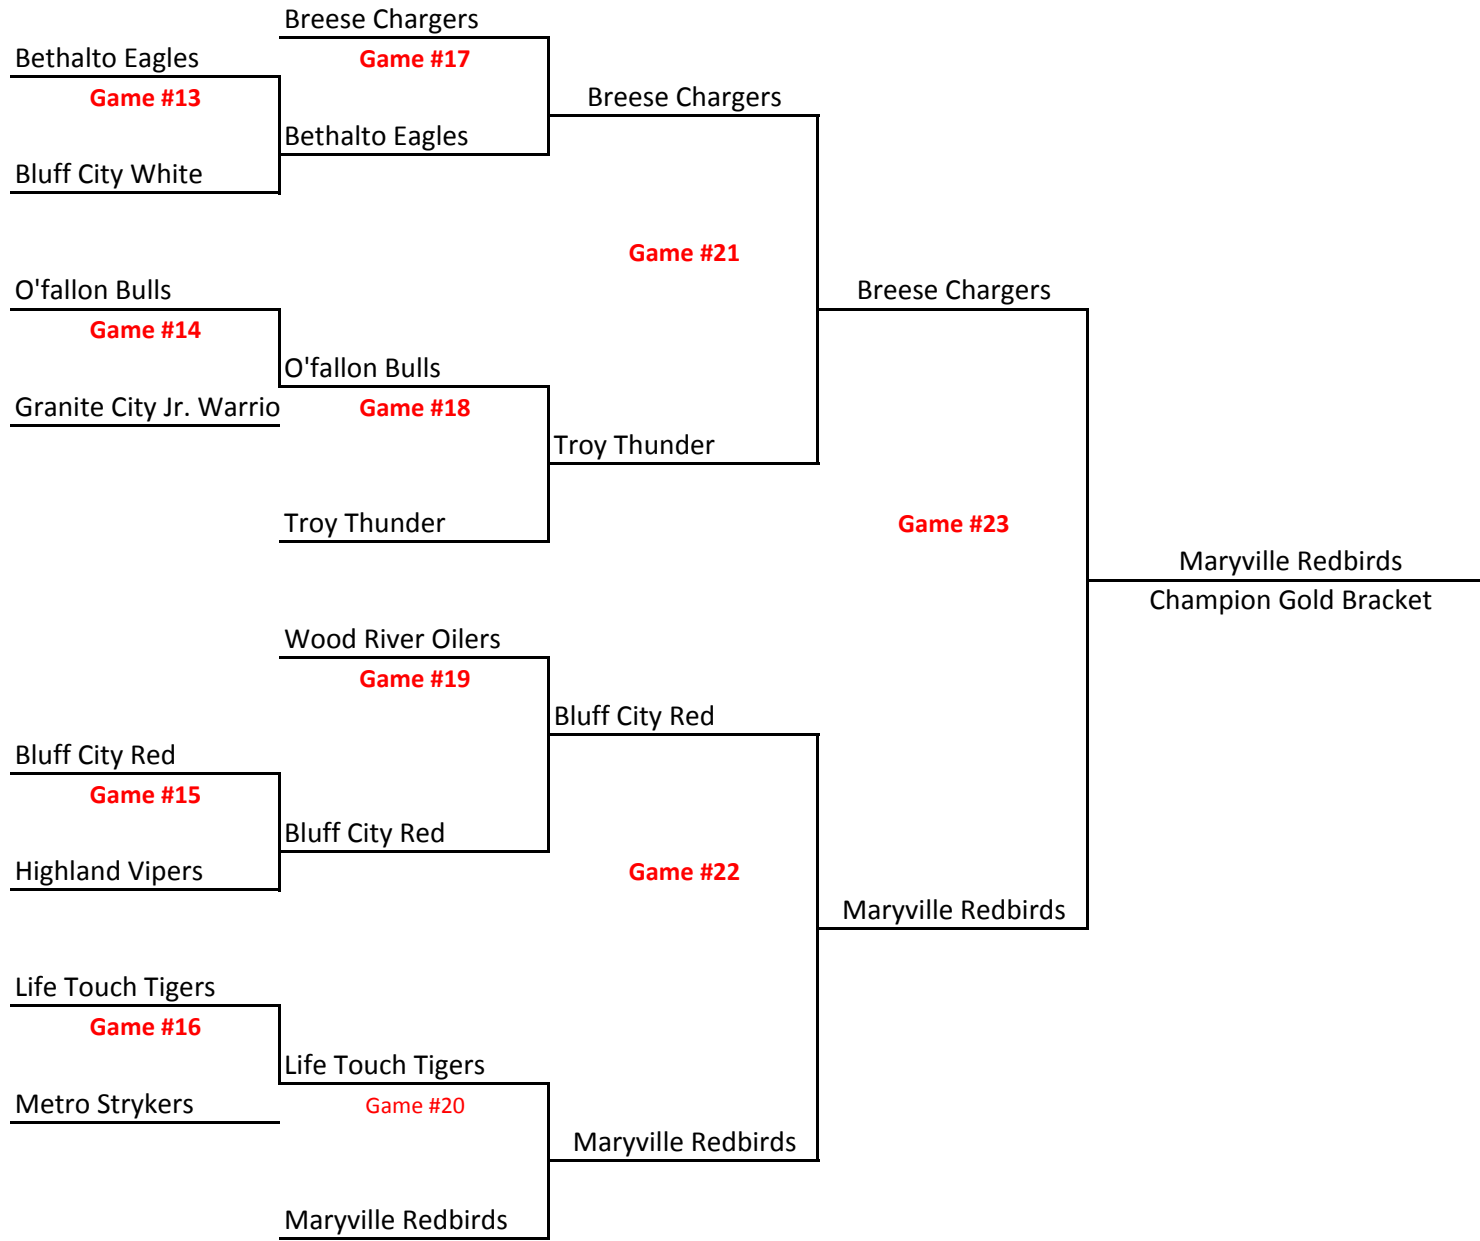

2010 Southwest Illinois Baseball League - 10U (Gold) Tournament

Pool Play

POOL A (North)	Seed	GP	W	L	RA	RS
Life Touch Tigers	1	2	1	1	16	27
Bluff City White	4	2	1	1	26	12
Bethalto Eagles	6	2	1	1	18	21

Pool B (North)	Seed	GP	W	L	RA	RS
Wood River Oilers	2	2	2	0	7	21
Bluff City Red	3	2	1	1	14	14
Granite City Jr. Warriors	5	2	0	2	14	0

POOL A (South)	Seed	GP	W	L	RA	RS
Maryville Redbirds	1	2	2	0	5	18
Troy Thunder	4	2	1	1	7	17
Highland Vipers	6	2	0	2	24	2

Pool B (South)	Seed	GP	W	L	RA	RS
Breese Chargers	2	2	2	0	2	13
O'fallon Bulls	3	2	1	1	7	11
Metro Strykers	5	2	0	2	19	4

LEGEND

W = Wins

L = Loss

RA = Runs Allowed

RS = Runs Scored

Seed = Represents the pool play seed - based on league standings

Bracket Play Seeding (after pool play)

1. 1 Breese Chargers
2. 2 Maryville Redbirds
3. 3 Wood River Oilers
4. 4 Troy Thunder
5. 5 O'fallon Bulls
6. 6 Bluff City Red
7. 7 Life Touch Tigers
8. 8 Bethalto Eagles
9. 9 Bluff City White
10. 10 Metro Strykers
11. 11 Highland Vipers
12. 12 Granite City Jr. Warriors

2010 SWIBL Tournament
10U Bracket - Gold